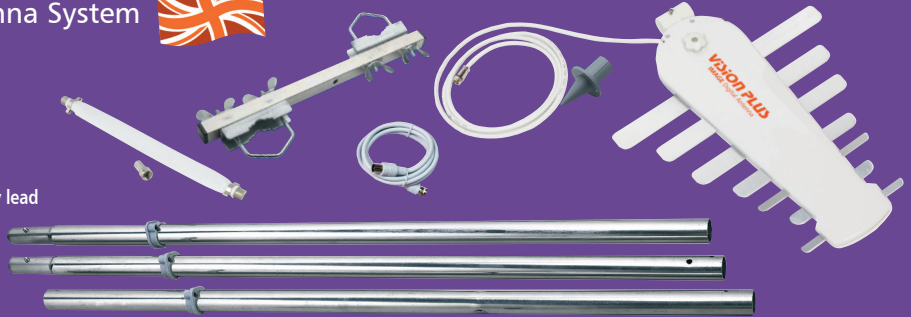

IMAGE 620 Digital Antenna System

A complete antenna system combining:

- IMAGE 420 UHF Digital Antenna
- Jockey Wheel bracket
- Three section mast & ground spike
- Flat Thru window cable, connector & fly lead

Frequency: UHF 470-790MHz
Dimensions: 410L x 330W x 45D mm
Mast Length: 2600mm
Coaxial Cable: 5metres & Plug.

IMAGE 630 Antenna System

A complete antenna system combining

- IMAGE 430 UHF/FM Digital Antenna
- Uni-Bracket & self-adhesive mounting plate
- Four section telescopic mast & ground spike
- Flat Thru window cable, connector & fly lead

Combined with the Vision Plus VP2 low noise, high gain amplifier, the 260 provides strong performance in medium to poor signal areas.

Being lightweight and compact and supplied with a number of standard fitting options being, suction pad base, pole or wall mount, it's the perfect companion where space is an issue.