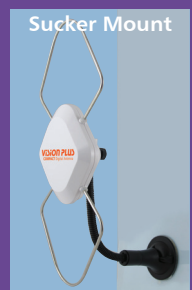

Combined with the Vision Plus VP2 low noise, high gain amplifier, the 260 provides strong performance in medium to poor signal areas.

Being lightweight and compact and supplied with a number of standard fitting options being, suction pad base, pole or wall mount, it's the perfect companion where space is an issue.

Compatible with all the masts in the Vision Plus Range or any 25 mm diameter mast.

VP2 Amplifier

Frequency: UHF 470-790 MHz
Dimensions: 350 x 165 x 70mm
Coaxial Cable: 3 metres & plug

Wall Mount

Mast Mount

Sucker Mount