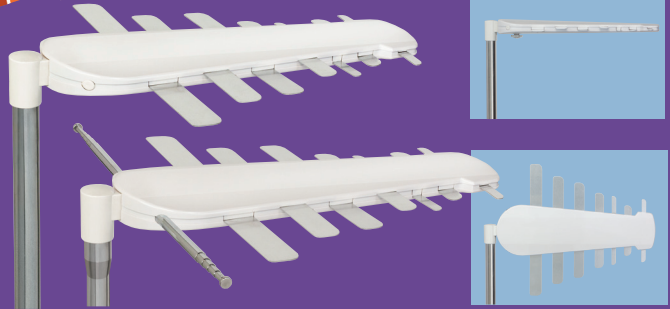

IMAGE 420 & 430 Digital Antenna

The IMAGE 420 & 430 semi-enclosed dipoles produce a sleek, stylish profile and performance, comparable with much larger antennas.

The 420 receives all digital TV transmissions whilst the 430 has enhanced TV reception as well as FM radio.

Compatible with all the masts in the Vision Plus Range or any 25 mm diameter mast.

Frequency: TV 470-790 MHz
FM Radio 88-108 MHz (430 Only)

Dimensions: 410L x 330W x 45D mm
Coaxial Cable: 5 metres & plug

IMAGE 620 Digital Antenna System

A complete antenna system combining:

- IMAGE 420 UHF Digital Antenna
- Jockey Wheel bracket
- Three section mast & ground spike
- Flat Thru window cable, connector & fly lead

Combined with the Vision Plus VP2 low noise, high gain amplifier, the 260 provides strong performance in medium to poor signal areas.

Being lightweight and compact and supplied with a number of standard fitting options being, suction pad base, pole or wall mount, it's the perfect companion where space is an issue.